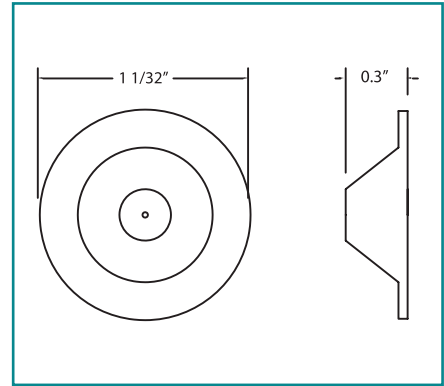

Shower High Pressure Cleaning Nozzles

Solid Stream Shower

Material	Part #
316 Stainless Steel	S-SHWR40*
Ruby	R-SHWR40*

*Represents an Orifice Size of .040"
Other sizes are available on request

Solid Stream Shower Nozzle with Integral O-Ring

Material	Part #
316 Stainless Steel	S-SHWR40A*
Ruby	R-SHWR40A*

*Represents an Orifice Size of .040"
Other sizes are available on request

Needle Nozzles

Material	Part #
316 Stainless Steel	S-NDL40*
Ceramic	C-NDL40*
Ruby	R-NDL40*

*Represents an Orifice Size of .040"
Other sizes are available on request

Needle Nozzles with Integral O-Ring

Material	Part #
316 Stainless Steel	S-NDL40A*
Ruby	R-NDL40A*

*Represents an Orifice Size of .040"
Other sizes are available on request