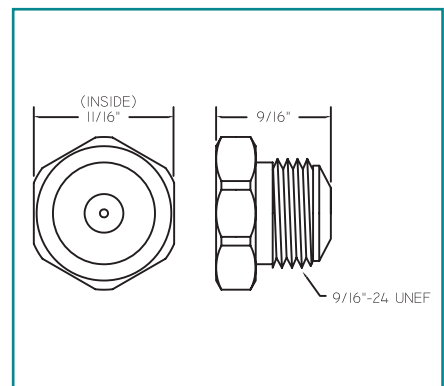

Shower High Pressure Cleaning Nozzles

Solid Stream Shower

Material	Part #
316 Stainless Steel	S-SHWR40*
Ruby	R-SHWR40*

*Represents an Orifice Size of .040"
Other sizes are available on request

Solid Stream Shower Nozzle with Integral O-Ring

Material	Part #
316 Stainless Steel	S-SHWR40A*
Ruby	R-SHWR40A*

*Represents an Orifice Size of .040"
Other sizes are available on request

Needle Nozzles

Material	Part #
316 Stainless Steel	S-NDL40*
Ceramic	C-NDL40*
Ruby	R-NDL40*

*Represents an Orifice Size of .040"
Other sizes are available on request

Needle Nozzles with Integral O-Ring

Material	Part #
316 Stainless Steel	S-NDL40A*
Ruby	R-NDL40A*

*Represents an Orifice Size of .040"
Other sizes are available on request