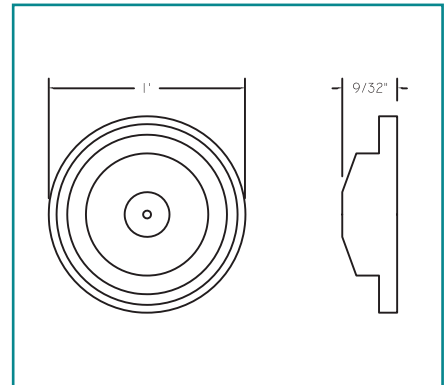

Shower High Pressure Cleaning Nozzles

Solid Stream Shower

Material	Part #
316 Stainless Steel	S-SHWR40*
Ruby	R-SHWR40*

*Represents an Orifice Size of .040"
Other sizes are available on request

Solid Stream Shower Nozzle with Integral O-Ring

Material	Part #
316 Stainless Steel	S-SHWR40A*
Ruby	R-SHWR40A*

*Represents an Orifice Size of .040"
Other sizes are available on request

Needle Nozzles

Material	Part #
316 Stainless Steel	S-NDL40*
Ceramic	C-NDL40*
Ruby	R-NDL40*

*Represents an Orifice Size of .040"
Other sizes are available on request

Needle Nozzles with Integral O-Ring

Material	Part #
316 Stainless Steel	S-NDL40A*
Ruby	R-NDL40A*

*Represents an Orifice Size of .040"
Other sizes are available on request